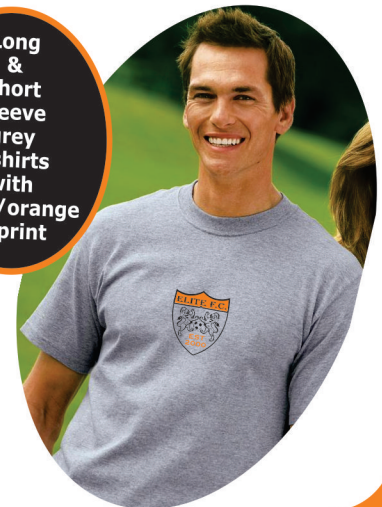

elite f.c.

brand i.d.

Long & short sleeve grey t-shirts with black/orange imprint

Elite F.C. Apparel Order Form

Cash or Checks Accepted. Please make your check payable to:

Brazil Girls

Please allow 3-4 weeks for delivery

Mail Order Form and Payment to: Aileen Lacy

8501 Vina Del Sol NE Albuquerque, NM 87122

Questions? 798-9823

Sweatshirts	YS	YM	YL	AS	AM	AL	AXL	A2XL	Total	QTY
	(6-8)	(10-12)	(14-16)					Add \$2.00		
Hooded Heavyweight Grey Sweatshirt with Embroidered Elite FC Logo	NA	NA	NA						\$40.00 X	
Hooded Heavyweight Black Sweatshirt with Embroidered Elite FC Logo	NA	NA	NA						\$40.00 X	
Hooded Lightweight Grey Sweatshirt with Embroidered Elite FC Logo									\$30.00 X	
Hooded Lightweight Black Sweatshirt with Embroidered Elite FC Logo									\$30.00 X	
Black Zip front Hoodie with Applique Elite FC									\$40.00 X	
Shirts	YS (6-8)	YM (10-12)	YL (14-16)	AS	AM	AL	AXL	A2XL Add \$2.00	Total	
Short Sleeve Orange T-shirt with Screen Printed Small White Elite FC Logo									\$15.00 X	
Short Sleeve Black T-shirt with Screen Printed Small White Elite FC Logo									\$15.00 X	
Short Sleeve Junior Fit Orange T-shirt with Screen Printed Orange Small Elite FC Logo	NA	NA	NA						\$18.00 X	
Short Sleeve Gray Tshirt with Screen Printed Small Orange Elite FC Logo									\$15.00 X	